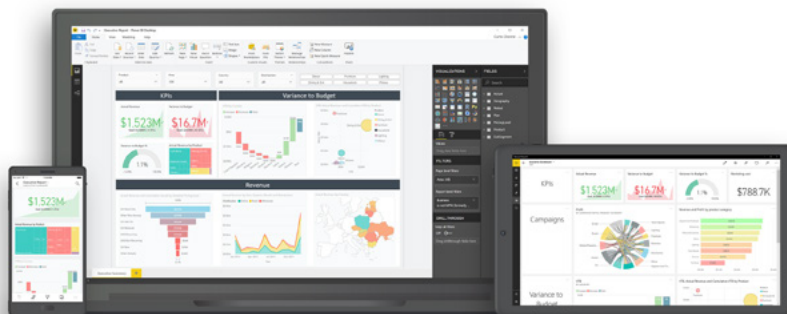

# Dyn365 PowerBI Solutions

Choose the PowerBI Solution that's right for you — JumpStart for Dynamics 365 users starting their Power BI journey, or Advanced for organizations that want to take Power BI to the next level with combined data sources and advanced training.

*Dyn365 PowerBI Solutions help you contextualize and visualize data in a browser, on a tablet, or on a phone. Choose the JumpStart solution or the Advanced solution. JumpStart is for organizations new to Power BI, focusing on Dynamics 365 data and basic Power BI training. Advanced is for organizations intent on drawing insights from multiple data sources and improving their internal Power BI skillset.*

- Visually explore your data with a freeform drag-and-drop canvas, modern data visualizations, and simple report authoring.
- Combine data from proprietary and public databases into one view. Use Power BI Pro to share and distribute reports to Dynamics 365 users or non-users.
- Ask questions in natural language, and predictive visualizations appear as you type.
- Create your own custom visuals or start with free pre-configured content packs and use Quick In-sights to uncover predictive patterns, associations, and trends hidden in your data.
- Use Power BI Pro to share and distribute reports with others without any complicated setup.